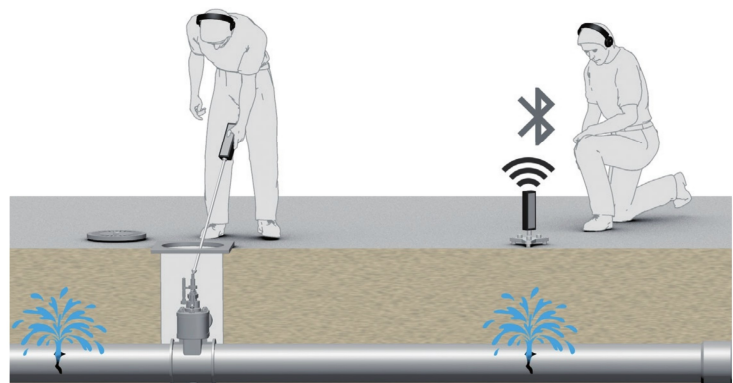

# Aqua M40

Compact device to prelocate a leakage

QUICKLY AND RELIABLY PRELOCATING THANKS TO COMPACT DESIGN

EASY-TO-OPERATE WITH ONE HAND

BLUETOOTH HEADPHONES FEATURING ANC FUNCTION

HIGHLY SENSITIVE PIEZO-CERAMIC VIBRATION PICK-UP

Tripod

Extensions

Transport case

 APPLICATION

- Prelocating on plastic and metal pipes
- Prelocating with contact tip or holding magnet
- Pinpointing with little tripod feasible